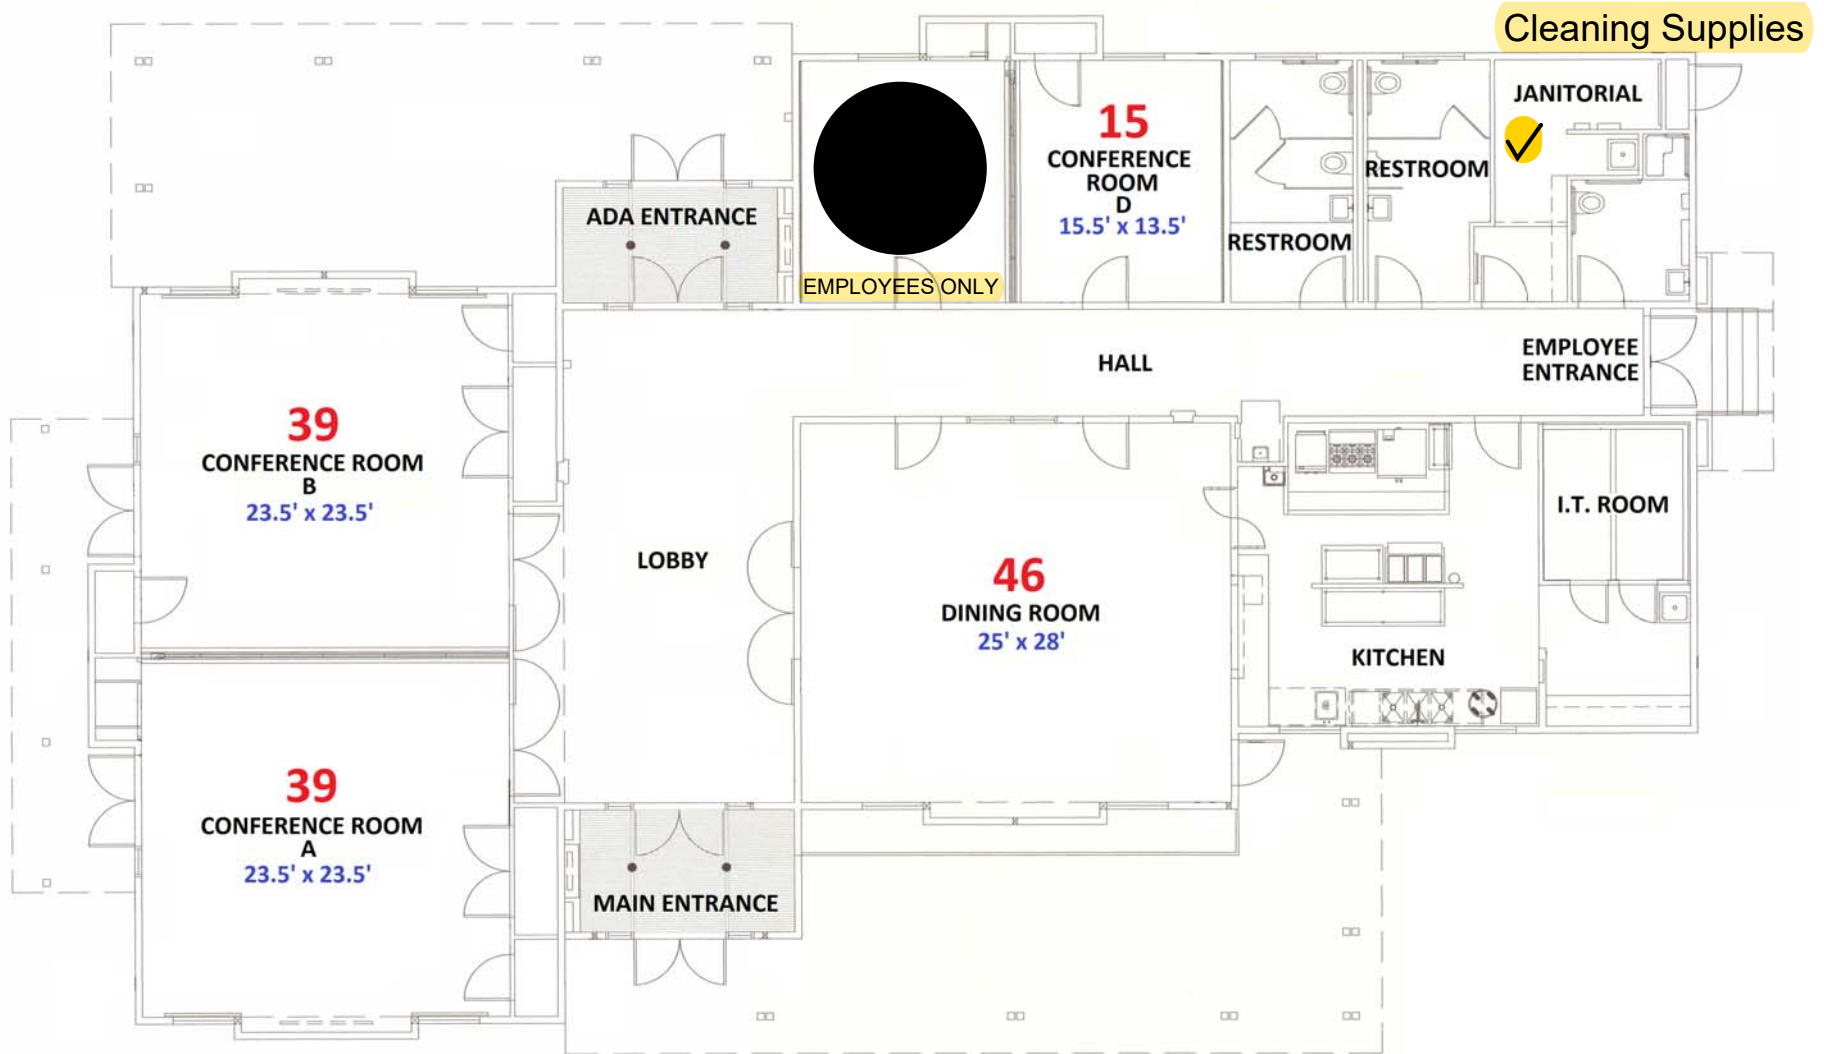

Community Center Capacity

Your key will access the room you are assigned to, the janitorial room, and the dumpster area.