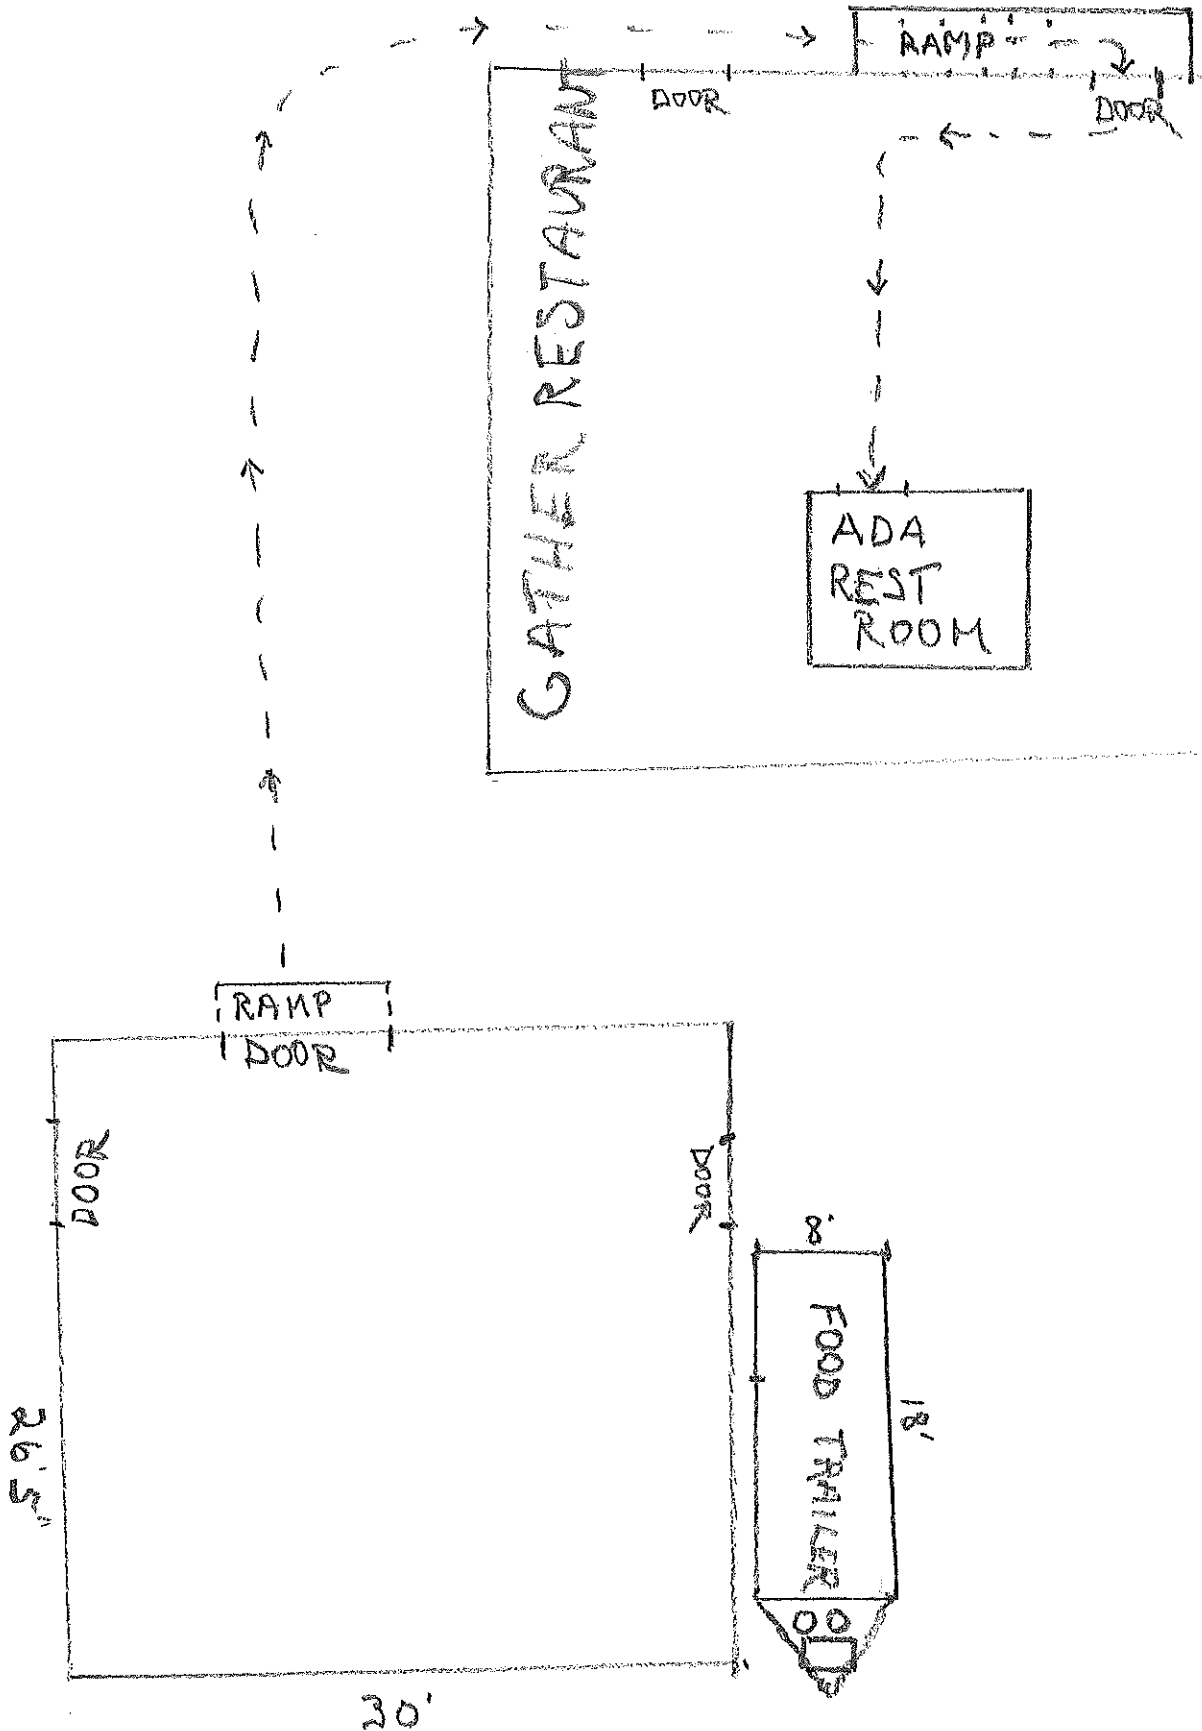

# TALENT AVE

\* Wheelchair Access To ADA Restroom

E WAGNER ST

Phoenix S.  
FOOD TRAILER  
8x18

4 Burner Range

Stock Pot Burner

3 Ft Hood

48" Sandwhich Table

Double-In Reach Freezer

Door 36x72

Assembly w/ struts & locks

Work Table  
8'4x4  
Concession Window

5.5 Folding Shelf

Assembly w/ struts & locks

open