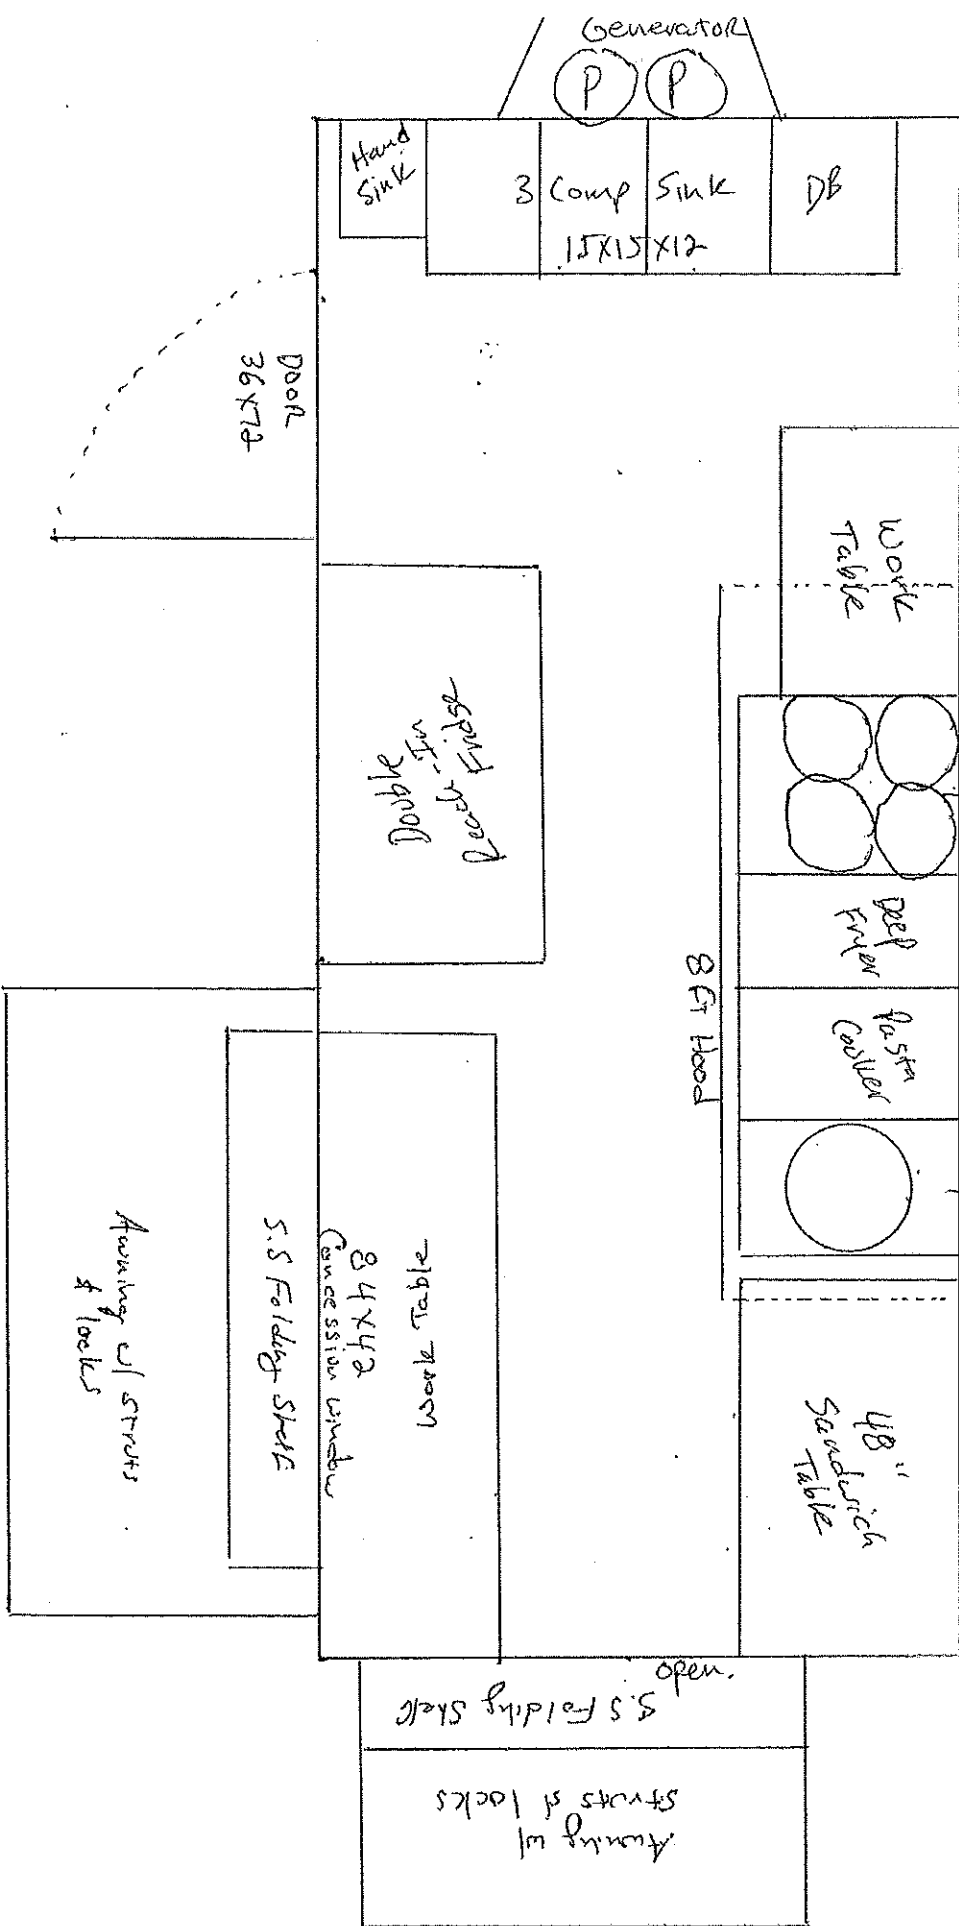

# TALENT AVE

\* Wheelchair Access To ADA Restroom

E WAGNER ST

Phoenix S.  
FOOD TRAILER  
8x18

4 Burner Range

Stock Pot Burner

3 Ft Hood

48" Sandwhich Table

Double-In Reach Freezer

Door 36x72

Assembly w/ struts & locks

Work Table  
8'4x4  
Concession Window

5.5 Folding Shelf

Assembly w/ struts & locks

open