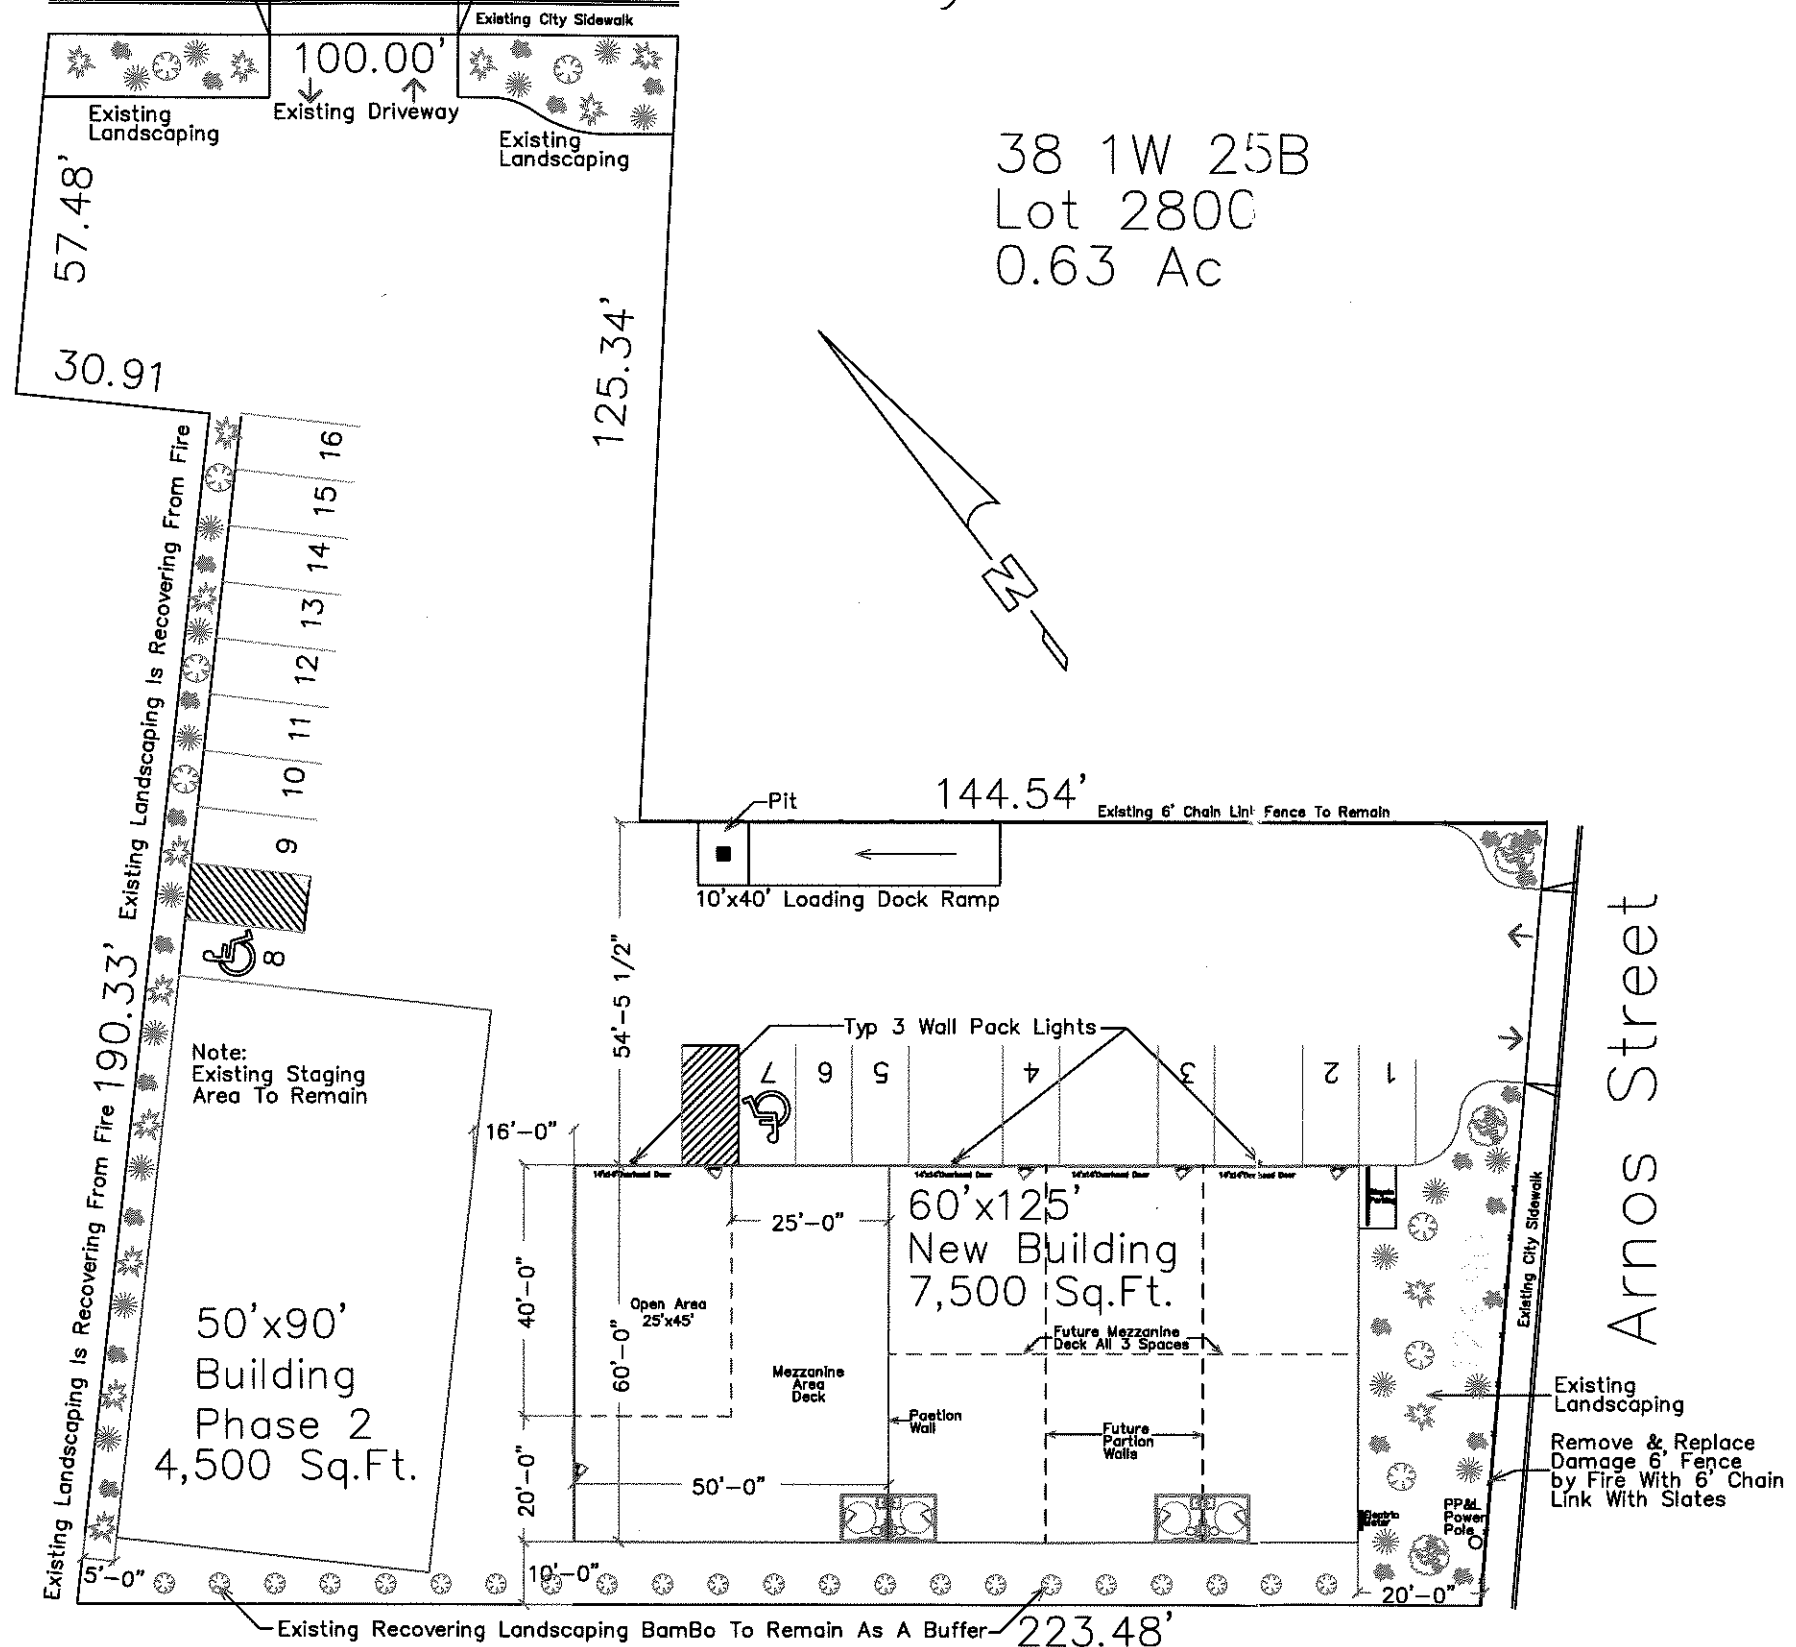

618 South Pacific Hwy

CONTRACTOR: Ken Brown Construction P.O. Box 858 Glod Hill, Oregon 97525 (541) 855-1846 Fax (541) 855-8641		LICENSE # 102440 DATE REVISED
OWNER: European Heritage 618 South Pacific Hwy Talent, Oregon 97540		
Custom CAD Graphics 949 East Vilas Road Central Point, Oregon 97502 Cell: 541-621-5217		
PROJECT: New Building 618 South Pacific Hwy Talent, Oregon		SHEET NAME: SITE PLAN
DESIGN: CUSTOM DATE: 12-30-2020 SCALE: 1" = 30' 1 OF 2		